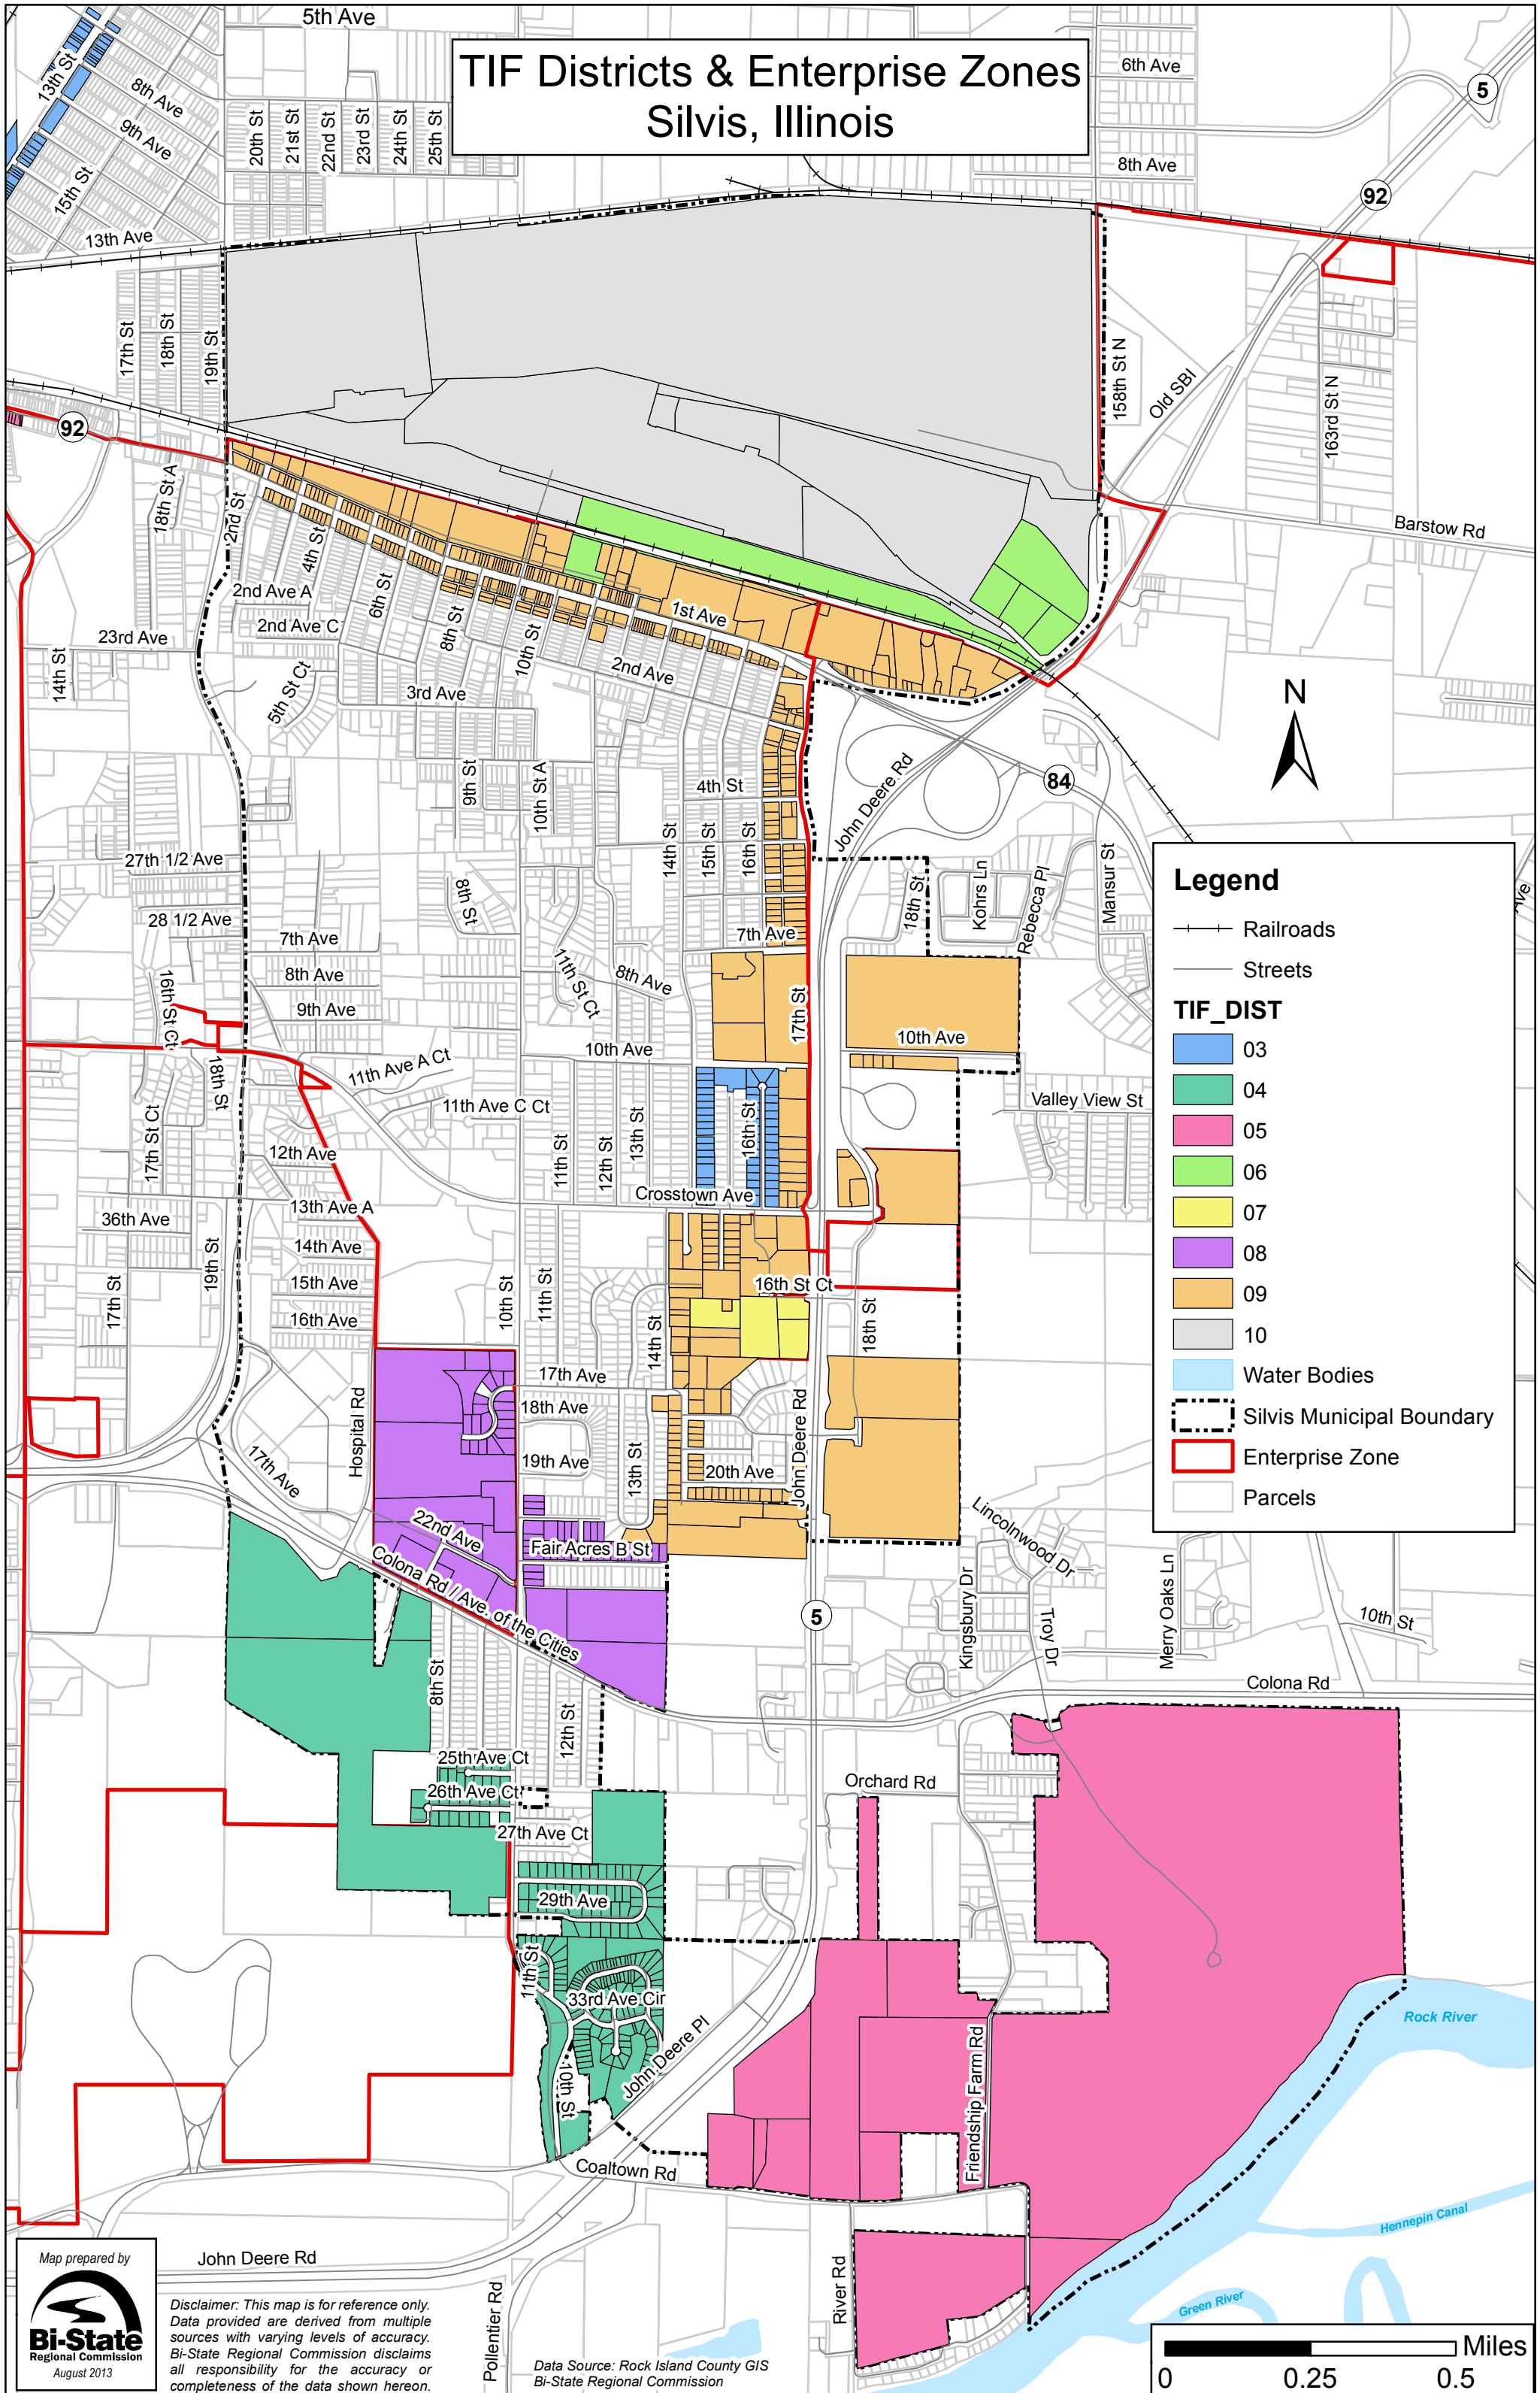

# TIF Districts & Enterprise Zones Silvis, Illinois

**Legend**

- +— Railroads
- Streets

**TIF\_DIST**

- 03
- 04
- 05
- 06
- 07
- 08
- 09
- 10

- Water Bodies
- Silvis Municipal Boundary
- Enterprise Zone
- Parcels

*Disclaimer: This map is for reference only. Data provided are derived from multiple sources with varying levels of accuracy. Bi-State Regional Commission disclaims all responsibility for the accuracy or completeness of the data shown hereon.*

Data Source: Rock Island County GIS  
Bi-State Regional Commission